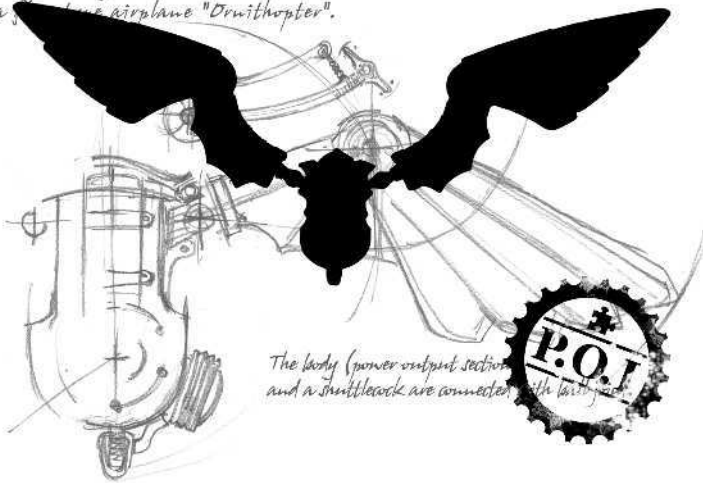

Littlewing

It is a thing called what is called a "Dornithopter" airplane.

The body (power output section) and a shuttlecock are connected with ball joint.

The body (power output section) and a shuttlecock are connected with ball joint.

a shuttlecock - each right and left - it consists of two parts. In such a way, it can carry out movable.

1/12 scale. The size it corresponds to "Multi Movable System", "Figura" and so on.

部品図 Parts List

■ 全9パーツ

- レジン部品 x 7
- 関節部品 x 2